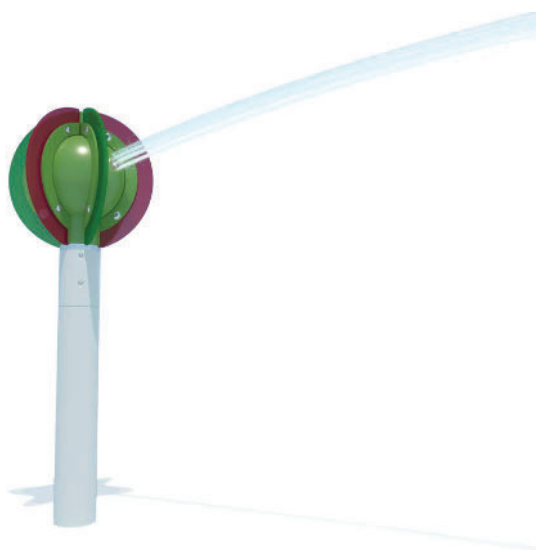

CANDY CANNON 1225i

DESCRIPTION

The Candy Cannon can rotate 360°, while the spraying is limited to 90°. The Aquayoung, drawn to the interactivity of the game, will be encouraged to socialize with others while developing their self-confidence and courage.

ADDITIONAL INFORMATION

Number of users : 1 - 4

Interaction : Yes

Water effect : Straight

Product type : CN-Cannon

Installation : Embedded or unifix installation