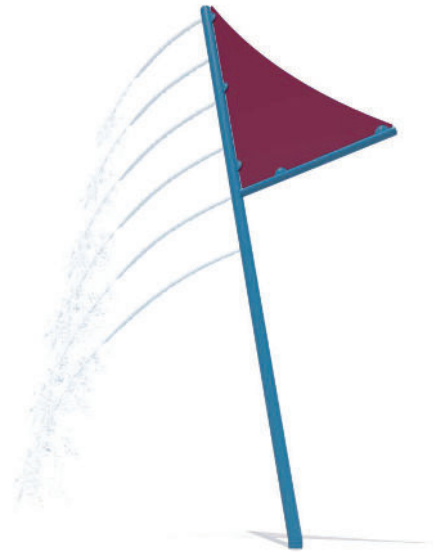

SAIL
1537i

DESCRIPTION

Embracing the 'pirate ship' theme, the young water enthusiast imagines themselves as a pirate searching for hidden treasure. The six (6) nozzles on the sail mast create intense jets that mimic a second sail.

ADDITIONAL INFORMATION

Number of users : 1 - 4

Interaction : No

Water effect : Directional

Product type : ST-Structure

Installation : Embedded or unifix installation

PLAY VALUE

Childhood