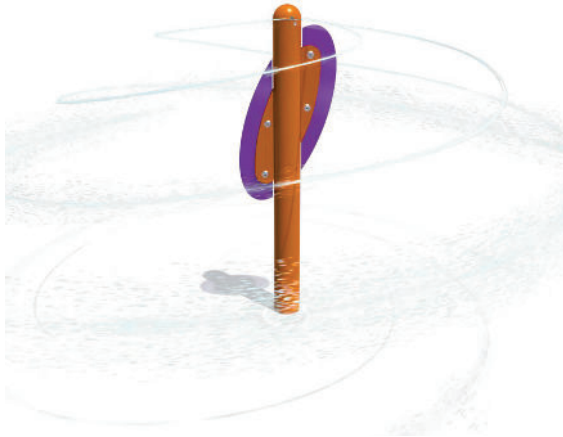

# SPOUTNIK

PE-0003i

## DESCRIPTION

The top of the Spoutnik offers unlimited 360° watering, with water pressure pushing the head to spin, creating a whirlwind of three (3) jets.

## ADDITIONAL INFORMATION

Number of users : 1 - 8

Interaction : Yes

Water effect : Rotative

Product type : PE-Early childhood

Installation : Embedded or unifix installation